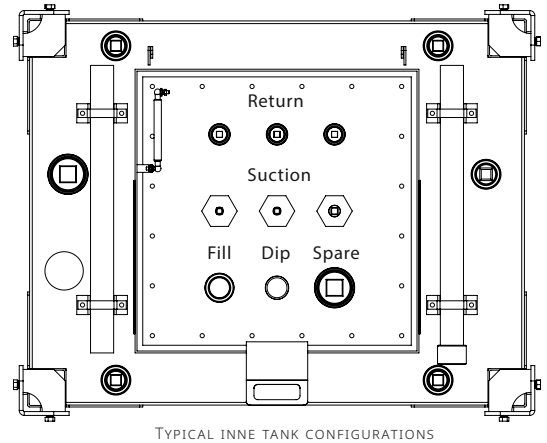

Configuration

Option Configurations

- 70LPM Transfer Pump
- Waste Oil Configuration