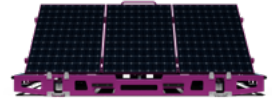

Stackable Solar

purple